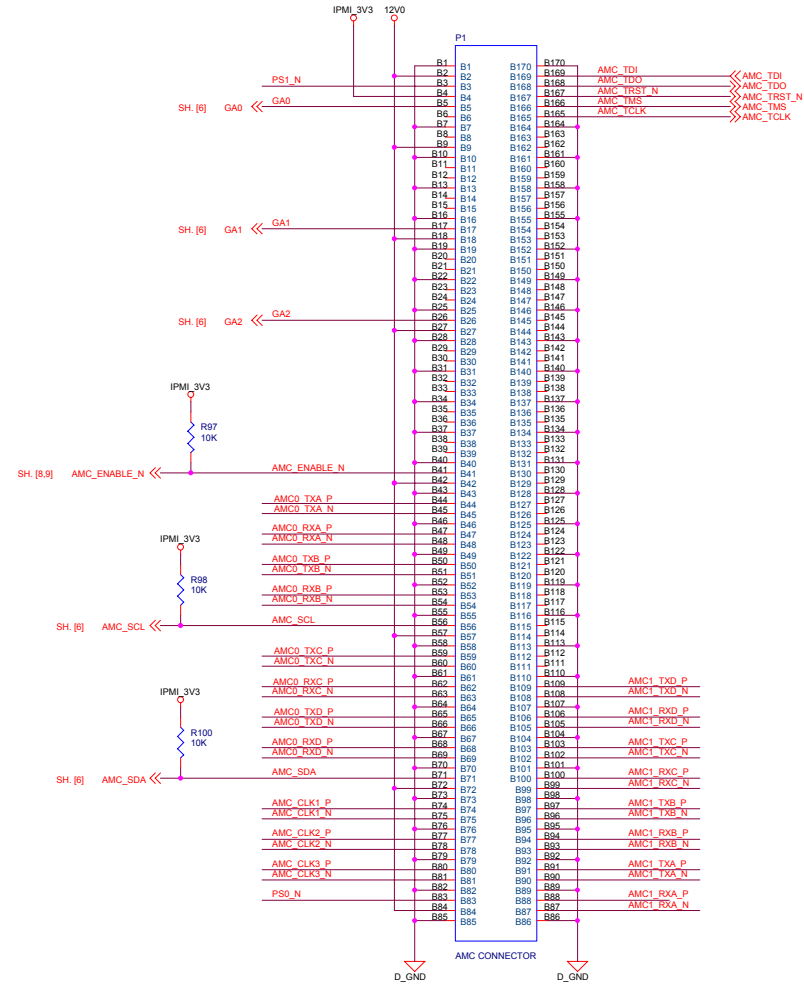

CONTENTS

SHEET 1	TITLE PAGE
SHEET 2	ZARLINK XCVR 0
SHEET 3	ZARLINK XCVR 1
SHEET 4	ZARLINK CONFIGURATION
SHEET 5	AMC CONNECTOR
SHEET 6	MMC
SHEET 7	SENSORS, LED'S and RS-232
SHEET 8	RESET
SHEET 9	EXT POWER and VOLTAGE CONVERSION

Silicon Turnkey Express, a division of RPC Electronics Inc.
749 Miner Road
Highland Heights, Ohio 44143
www.siliconfox.com

Title		
ZARLINK AMC		
Size	Document Number	Rev
C	<Doc>	-
Date: Thursday, May 18, 2006		
Sheet 1 of 9		

AMC CONNECTOR		
Title	ZARLINK AMC	
Size	Document Number	Rev
C	<Doc>	-
Date	Thursday, May 18, 2006	Sheet 5 of 9

RESET		
Title	ZARLINK AMC	
Size	Document Number	Rev
C	<Doc>	-
Date:	Thursday, May 18, 2006	Sheet 8 of 9