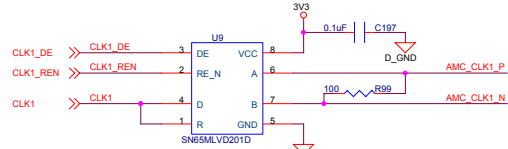

AMC CONNECTOR		
Title	ZARLINK AMC	
Size	Document Number	Rev
C	<Doc>	-
Date	Thursday, May 18, 2006	Sheet 5 of 9