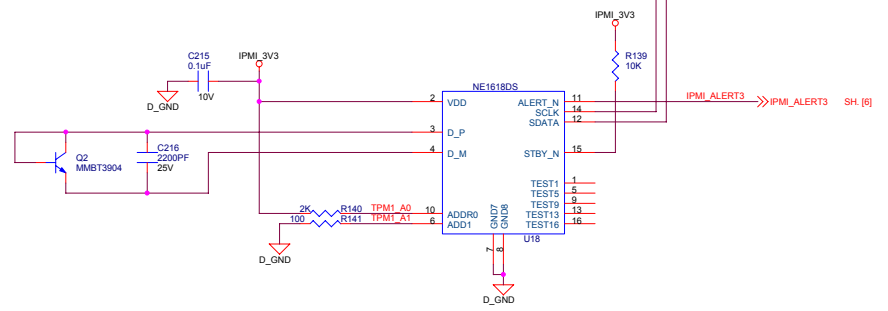

CONTENTS

SHEET 1	TITLE PAGE
SHEET 2	ZARLINK XCVR 0
SHEET 3	ZARLINK XCVR 1
SHEET 4	ZARLINK CONFIGURATION
SHEET 5	AMC CONNECTOR
SHEET 6	MMC
SHEET 7	SENSORS, LED'S and RS-232
SHEET 8	RESET
SHEET 9	EXT POWER and VOLTAGE CONVERSION

Silicon Turnkey Express, a division of RPC Electronics Inc.
749 Miner Road
Highland Heights, Ohio 44143
www.siliconfox.com

Title		
ZARLINK AMC		
Size	Document Number	Rev
C	<Doc>	-
Date: Thursday, May 18, 2006		
Sheet 1 of 9		

AMC CONNECTOR		
Title	ZARLINK AMC	
Size	Document Number	Rev
C	<Doc>	-
Date	Thursday, May 18, 2006	Sheet 5 of 9

RESET		
Title	ZARLINK AMC	
Size	Document Number	Rev
C	<Doc>	-
Date:	Thursday, May 18, 2006	Sheet 8 of 9

External Power and Voltage Conversion			
Title	ZARLINK AMC		
Size	Document Number	Rev	
C	<Doc>	-	
Date	Thursday, May 18, 2006	Sheet	9 of 9