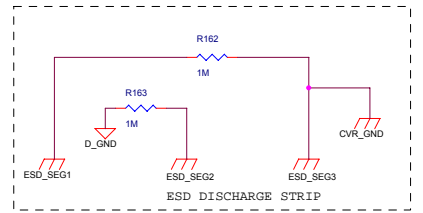

Silicon Turnkey Express, a division of RPC Electronics Inc.
749 Miner Road
Highland Heights, Ohio 44143
www.siliconfox.com

Title		
ZARLINK AMC		
Size	Document Number	Rev
C	<Doc>	-
Date: Thursday, May 18, 2006		
Sheet 1 of 9		

AMC CONNECTOR		
Title	ZARLINK AMC	
Size	Document Number	Rev
C	<Doc>	-
Date	Thursday, May 18, 2006	Sheet 5 of 9

RESET		
Title	ZARLINK AMC	
Size	Document Number	Rev
C	<Doc>	-
Date:	Thursday, May 18, 2006	Sheet 8 of 9