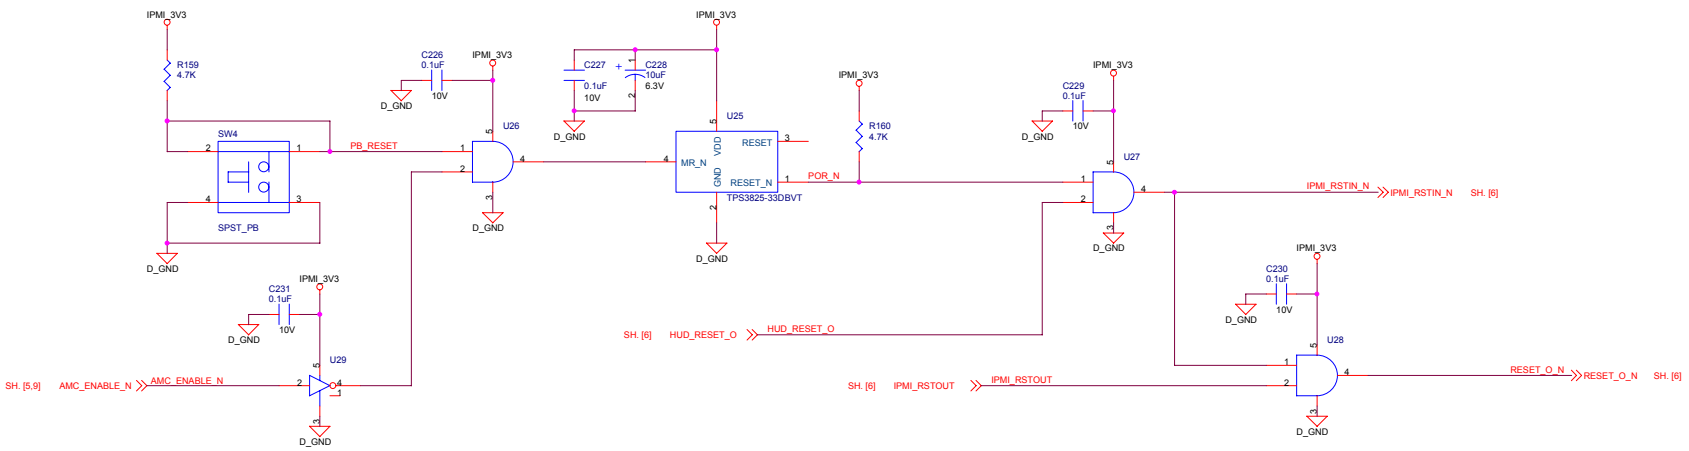

CONTENTS

SHEET 1	TITLE PAGE
SHEET 2	ZARLINK XCVR 0
SHEET 3	ZARLINK XCVR 1
SHEET 4	ZARLINK CONFIGURATION
SHEET 5	AMC CONNECTOR
SHEET 6	MMC
SHEET 7	SENSORS, LED'S and RS-232
SHEET 8	RESET
SHEET 9	EXT POWER and VOLTAGE CONVERSION

Silicon Turnkey Express, a division of RPC Electronics Inc.
749 Miner Road
Highland Heights, Ohio 44143
www.siliconfox.com

Title		
ZARLINK AMC		
Size	Document Number	Rev
C	<Doc>	-
Date: Thursday, May 18, 2006		
Sheet 1 of 9		

AMC CONNECTOR		
Title	ZARLINK AMC	
Size	Document Number	Rev
C	<Doc>	-
Date	Thursday, May 18, 2006	Sheet 5 of 9

RESET		
Title	ZARLINK AMC	
Size	Document Number	Rev
C	<Doc>	-
Date:	Thursday, May 18, 2006	Sheet 8 of 9

External Power and Voltage Conversion			
Title	ZARLINK AMC		
Size	Document Number	Rev	
C	<Doc>	-	
Date	Thursday, May 18, 2006	Sheet	9 of 9