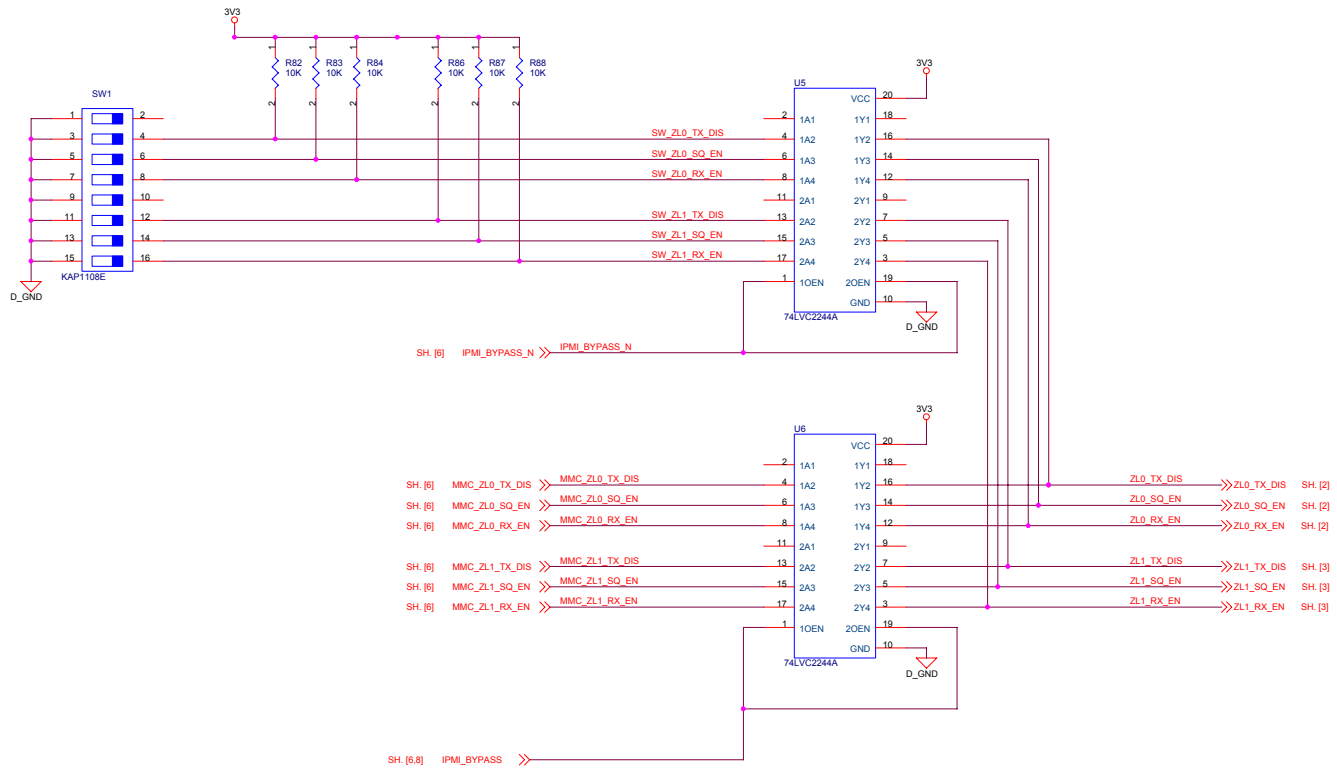

CONTENTS

SHEET 1	TITLE PAGE
SHEET 2	ZARLINK XCVR 0
SHEET 3	ZARLINK XCVR 1
SHEET 4	ZARLINK CONFIGURATION
SHEET 5	AMC CONNECTOR
SHEET 6	MMC
SHEET 7	SENSORS, LED'S and RS-232
SHEET 8	RESET
SHEET 9	EXT POWER and VOLTAGE CONVERSION

Silicon Turnkey Express, a division of RPC Electronics Inc.
749 Miner Road
Highland Heights, Ohio 44143
www.siliconfox.com

Title		
ZARLINK AMC		
Size	Document Number	Rev
C	<Doc>	-
Date: Thursday, May 18, 2006		
Sheet 1 of 9		

AMC CONNECTOR		
Title	ZARLINK AMC	
Size	Document Number	Rev
C	<Doc>	-
Date	Thursday, May 18, 2006	Sheet 5 of 9

RESET		
Title	ZARLINK AMC	
Size	Document Number	Rev
C	<Doc>	-
Date:	Thursday, May 18, 2006	Sheet 8 of 9

External Power and Voltage Conversion			
Title	ZARLINK AMC		
Size	Document Number	Rev	
C	<Doc>	-	
Date	Thursday, May 18, 2006	Sheet	9 of 9