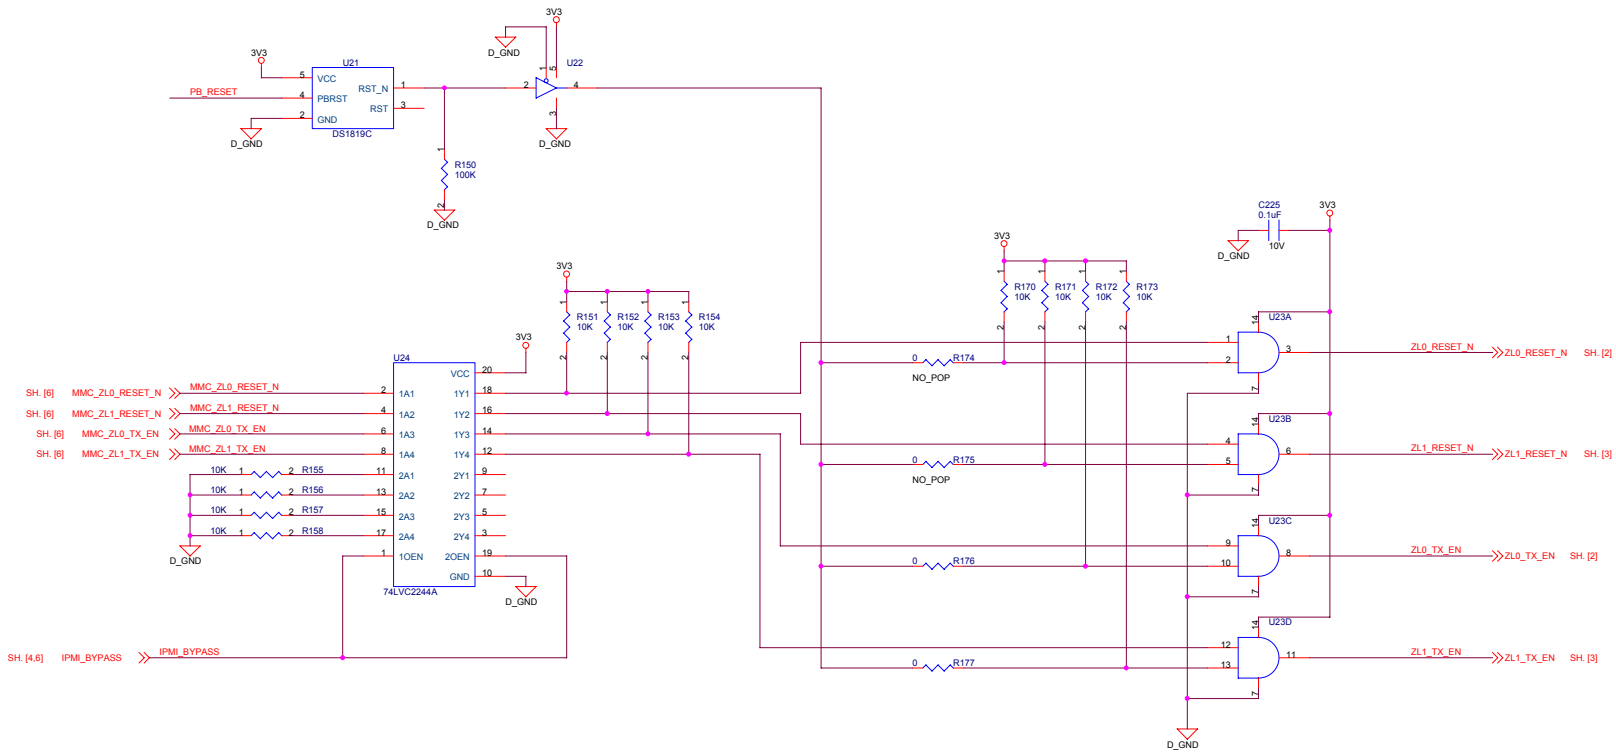

CONTENTS

SHEET 1	TITLE PAGE
SHEET 2	ZARLINK XCVR 0
SHEET 3	ZARLINK XCVR 1
SHEET 4	ZARLINK CONFIGURATION
SHEET 5	AMC CONNECTOR
SHEET 6	MMC
SHEET 7	SENSORS, LED'S and RS-232
SHEET 8	RESET
SHEET 9	EXT POWER and VOLTAGE CONVERSION

Silicon Turnkey Express, a division of RPC Electronics Inc.
749 Miner Road
Highland Heights, Ohio 44143
www.siliconfox.com

Title		
ZARLINK AMC		
Size	Document Number	Rev
C	<Doc>	-
Date: Thursday, May 18, 2006		
Sheet 1 of 9		

AMC CONNECTOR		
Title	ZARLINK AMC	
Size	Document Number	Rev
C	<Doc>	-
Date	Thursday, May 18, 2006	Sheet 5 of 9

RESET		
Title	ZARLINK AMC	
Size	Document Number	Rev
C	<Doc>	-
Date:	Thursday, May 18, 2006	Sheet 8 of 9

External Power and Voltage Conversion			
Title	ZARLINK AMC		
Size	Document Number	Rev	
C	<Doc>	-	
Date	Thursday, May 18, 2006	Sheet	9 of 9