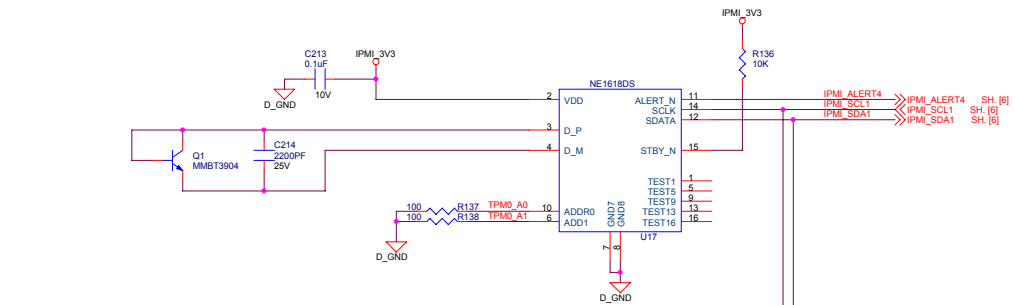

CONTENTS

SHEET 1	TITLE PAGE
SHEET 2	ZARLINK XCVR 0
SHEET 3	ZARLINK XCVR 1
SHEET 4	ZARLINK CONFIGURATION
SHEET 5	AMC CONNECTOR
SHEET 6	MMC
SHEET 7	SENSORS, LED'S and RS-232
SHEET 8	RESET
SHEET 9	EXT POWER and VOLTAGE CONVERSION

Silicon Turnkey Express, a division of RPC Electronics Inc.
749 Miner Road
Highland Heights, Ohio 44143
www.siliconfox.com

Title		
ZARLINK AMC		
Size	Document Number	Rev
C	<Doc>	-
Date: Thursday, May 18, 2006		
Sheet 1 of 9		

AMC CONNECTOR		
Title	ZARLINK AMC	
Size	Document Number	Rev
C	<Doc>	-
Date	Thursday, May 18, 2006	Sheet 5 of 9

RESET		
Title	ZARLINK AMC	
Size	Document Number	Rev
C	<Doc>	-
Date:	Thursday, May 18, 2006	Sheet 8 of 9

External Power and Voltage Conversion			
Title	ZARLINK AMC		
Size	Document Number	Rev	
C	<Doc>	-	
Date	Thursday, May 18, 2006	Sheet	9 of 9