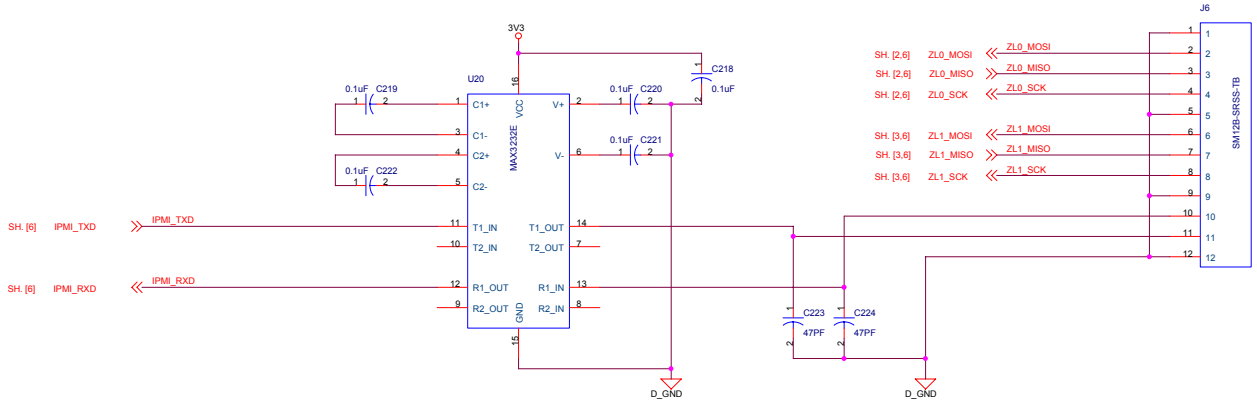

CONTENTS

SHEET 1	TITLE PAGE
SHEET 2	ZARLINK XCVR 0
SHEET 3	ZARLINK XCVR 1
SHEET 4	ZARLINK CONFIGURATION
SHEET 5	AMC CONNECTOR
SHEET 6	MMC
SHEET 7	SENSORS, LED'S and RS-232
SHEET 8	RESET
SHEET 9	EXT POWER and VOLTAGE CONVERSION

Silicon Turnkey Express, a division of RPC Electronics Inc.
749 Miner Road
Highland Heights, Ohio 44143
www.siliconfox.com

Title		
ZARLINK AMC		
Size	Document Number	Rev
C	<Doc>	-
Date: Thursday, May 18, 2006		
Sheet 1 of 9		

AMC CONNECTOR		
Title	ZARLINK AMC	
Size	Document Number	Rev
C	<Doc>	-
Date	Thursday, May 18, 2006	Sheet 5 of 9

RESET		
Title	ZARLINK AMC	
Size	Document Number	Rev
C	<Doc>	-
Date:	Thursday, May 18, 2006	Sheet 8 of 9

External Power and Voltage Conversion			
Title	ZARLINK AMC		
Size	Document Number	Rev	
C	<Doc>	-	
Date	Thursday, May 18, 2006	Sheet	9 of 9