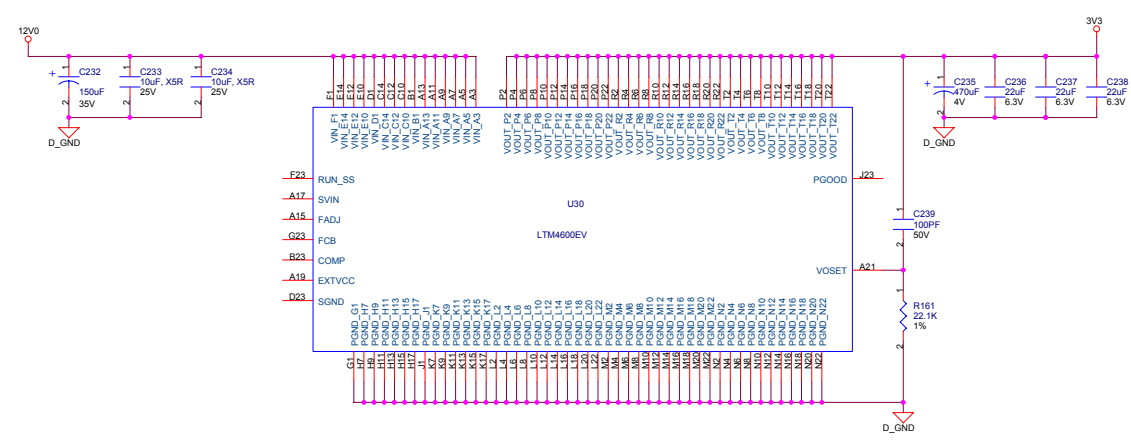

Silicon Turnkey Express, a division of RPC Electronics Inc.
749 Miner Road
Highland Heights, Ohio 44143
www.siliconfox.com

Title		
ZARLINK AMC		
Size	Document Number	Rev
C	<Doc>	-
Date: Thursday, May 18, 2006		
Sheet 1 of 9		

AMC CONNECTOR		
Title	ZARLINK AMC	
Size	Document Number	Rev
C	<Doc>	-
Date	Thursday, May 18, 2006	Sheet 5 of 9

RESET		
Title	ZARLINK AMC	
Size	Document Number	Rev
C	<Doc>	-
Date:	Thursday, May 18, 2006	Sheet 8 of 9