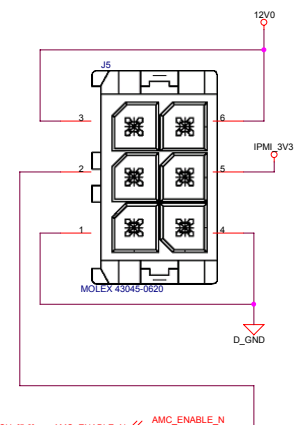

CONTENTS

SHEET 1	TITLE PAGE
SHEET 2	ZARLINK XCVR 0
SHEET 3	ZARLINK XCVR 1
SHEET 4	ZARLINK CONFIGURATION
SHEET 5	AMC CONNECTOR
SHEET 6	MMC
SHEET 7	SENSORS, LED'S and RS-232
SHEET 8	RESET
SHEET 9	EXT POWER and VOLTAGE CONVERSION

Silicon Turnkey Express, a division of RPC Electronics Inc.
749 Miner Road
Highland Heights, Ohio 44143
www.siliconfox.com

Title		
ZARLINK AMC		
Size	Document Number	Rev
C	<Doc>	-
Date: Thursday, May 18, 2006		
Sheet 1 of 9		

AMC CONNECTOR		
Title	ZARLINK AMC	
Size	Document Number	Rev
C	<Doc>	-
Date	Thursday, May 18, 2006	Sheet 5 of 9

RESET		
Title	ZARLINK AMC	
Size	Document Number	Rev
C	<Doc>	-
Date:	Thursday, May 18, 2006	Sheet 8 of 9

External Power and Voltage Conversion			
Title	ZARLINK AMC		
Size	Document Number	Rev	
C	<Doc>	-	
Date	Thursday, May 18, 2006	Sheet	9 of 9