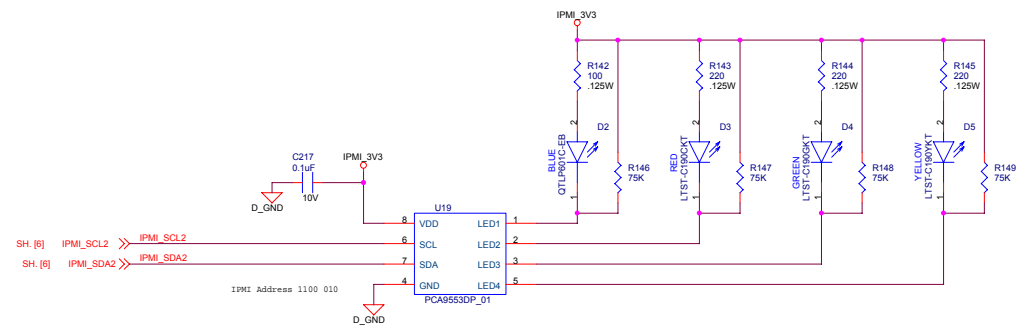

CONTENTS

SHEET 1	TITLE PAGE
SHEET 2	ZARLINK XCVR 0
SHEET 3	ZARLINK XCVR 1
SHEET 4	ZARLINK CONFIGURATION
SHEET 5	AMC CONNECTOR
SHEET 6	MMC
SHEET 7	SENSORS, LED'S and RS-232
SHEET 8	RESET
SHEET 9	EXT POWER and VOLTAGE CONVERSION

Silicon Turnkey Express, a division of RPC Electronics Inc.
749 Miner Road
Highland Heights, Ohio 44143
www.siliconfox.com

Title		
ZARLINK AMC		
Size	Document Number	Rev
C	<Doc>	-
Date: Thursday, May 18, 2006		
Sheet 1 of 9		

AMC CONNECTOR		
Title	ZARLINK AMC	
Size	Document Number	Rev
C	<Doc>	-
Date	Thursday, May 18, 2006	Sheet 5 of 9

RESET		
Title	ZARLINK AMC	
Size	Document Number	Rev
C	<Doc>	-
Date:	Thursday, May 18, 2006	Sheet 8 of 9

External Power and Voltage Conversion			
Title	ZARLINK AMC		
Size	Document Number	Rev	
C	<Doc>	-	
Date	Thursday, May 18, 2006	Sheet	9 of 9