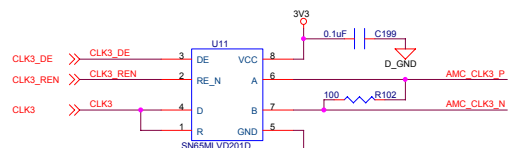

AMC CONNECTOR		
Title	ZARLINK AMC	
Size	Document Number	Rev
C	<Doc>	-
Date	Thursday, May 18, 2006	Sheet 5 of 9