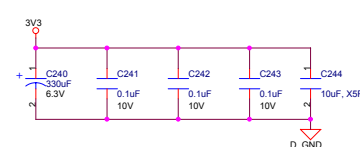

AMC CONNECTOR		
Title	ZARLINK AMC	
Size	Document Number	Rev
C	<Doc>	-
Date	Thursday, May 18, 2006	Sheet 5 of 9

RESET		
Title	ZARLINK AMC	
Size	Document Number	Rev
C	<Doc>	-
Date:	Thursday, May 18, 2006	Sheet 8 of 9