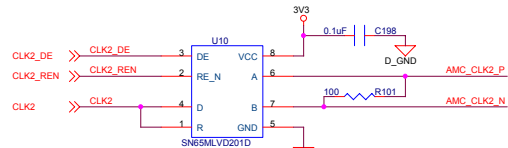

AMC CONNECTOR		
Title	ZARLINK AMC	
Size	Document Number	Rev
C	<Doc>	-
Date	Thursday, May 18, 2006	Sheet 5 of 9